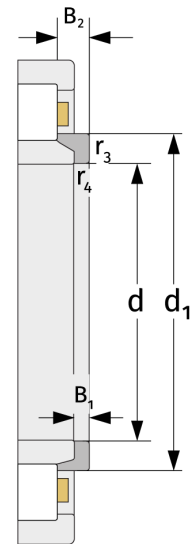

HJ1038

L-section Rings

Details:

Main dimensions

d [mm]	190	B ₁ [mm]	12
Weight [kg]	≈ 1.37	B ₂ [mm]	22.5
d ₁ [mm]	≈ 225	r _{3,4} [mm]	2.1

Mating dimensions

Calculation data