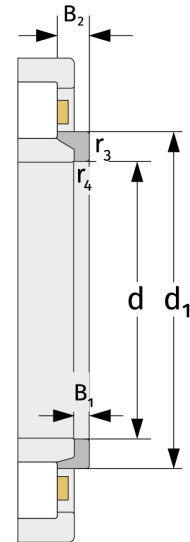

HJ1068

L-section Rings

Details:

Main dimensions

d [mm]	340	B ₁ [mm]	21
Weight [kg]	≈ 7.38	B ₂ [mm]	39.5
d ₁ [mm]	≈ 403	r _{3,4} [mm]	5

Mating dimensions

Calculation data