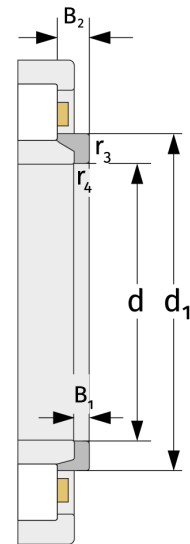

HJ2220E

L-section Rings

Details:

Main dimensions

d [mm]	100	B ₁ [mm]	10
Weight [kg]	≈ 0.448	B ₂ [mm]	16
d ₁ [mm]	≈ 127.5	r _{3,4} [mm]	2.1

Mating dimensions

Calculation data