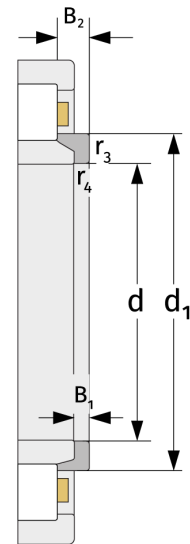

HJ2226E

L-section Rings

Details:

Main dimensions

d [mm]	130	B ₁ [mm]	11
Weight [kg]	≈ 0.842	B ₂ [mm]	21
d ₁ [mm]	≈ 164.2	r _{3,4} [mm]	3

Mating dimensions

Calculation data