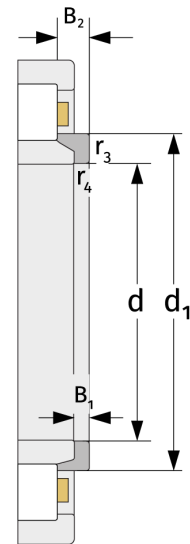

HJ2238E

L-section Rings

Details:

Main dimensions

d [mm]	190	B ₁ [mm]	13
Weight [kg]	≈ 2.31	B ₂ [mm]	26.5
d ₁ [mm]	≈ 243.25	r _{3,4} [mm]	4

Mating dimensions

Calculation data