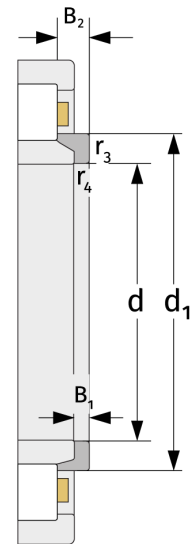

HJ2240E

L-section Rings

Details:

Main dimensions

d [mm]	200	B ₁ [mm]	14
Weight [kg]	≈ 2.78	B ₂ [mm]	28
d ₁ [mm]	≈ 256.9	r _{3,4} [mm]	4

Mating dimensions

Calculation data