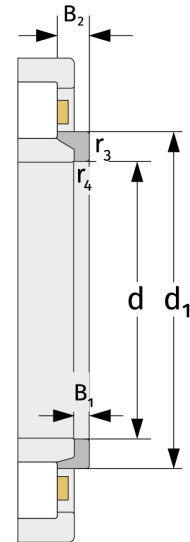

HJ224E

L-section Rings

Details:

Main dimensions

d [mm]	120	B ₁ [mm]	11
Weight [kg]	≈ 0.712	B ₂ [mm]	17
d ₁ [mm]	≈ 153.45	r _{3,4} [mm]	2.1

Mating dimensions

Calculation data