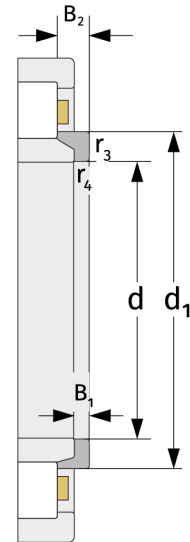

HJ2260E

L-section Rings

Details:

Main dimensions

d [mm]	300	B ₁ [mm]	20
Weight [kg]	≈ 11.7	B ₂ [mm]	40
d ₁ [mm]	≈ 383.4	r _{3,4} [mm]	4

Mating dimensions

Calculation data