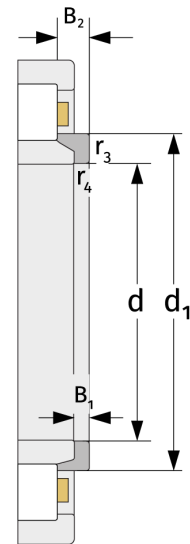

HJ2268E

L-section Rings

Details:

Main dimensions

d [mm]	340	B ₁ [mm]	22.5
Weight [kg]	≈ 13.5	B ₂ [mm]	45
d ₁ [mm]	≈ 436.8	r _{3,4} [mm]	5

Mating dimensions

Calculation data