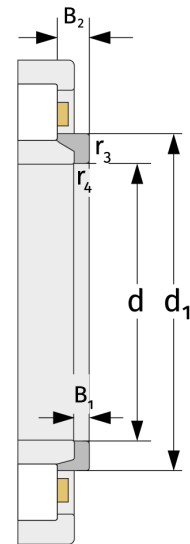

# HJ226E

L-section Rings

### Main dimensions

d [mm]	130	B <sub>1</sub> [mm]	11
Weight [kg]	≈ 0.788	B <sub>2</sub> [mm]	17
d <sub>1</sub> [mm]	≈ 164.2	r <sub>3,4</sub> [mm]	3

### Mating dimensions