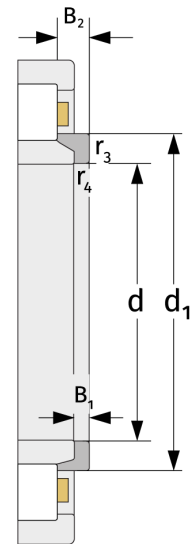

# HJ2319E

L-section Rings

### Main dimensions

d [mm]	95	B <sub>1</sub> [mm]	13
Weight [kg]	≈ 0.813	B <sub>2</sub> [mm]	24.5
d <sub>1</sub> [mm]	≈ 132.2	r <sub>3,4</sub> [mm]	3

### Mating dimensions