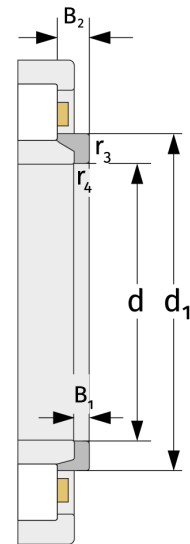

HJ2332E

L-section Rings

Details:

Main dimensions

d [mm]	160	B ₁ [mm]	15
Weight [kg]	≈ 2.76	B ₂ [mm]	32
d ₁ [mm]	≈ 222.15	r _{3,4} [mm]	4

Mating dimensions

Calculation data