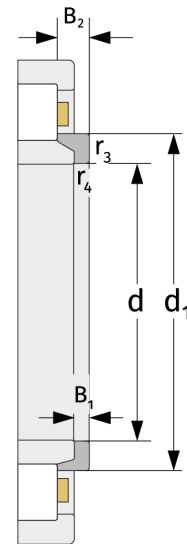

# HJ236E

L-section Rings

### Main dimensions

d [mm]	180	B <sub>1</sub> [mm]	12
Weight [kg]	≈ 1.79	B <sub>2</sub> [mm]	20
d <sub>1</sub> [mm]	≈ 230.8	r <sub>3,4</sub> [mm]	4

### Mating dimensions