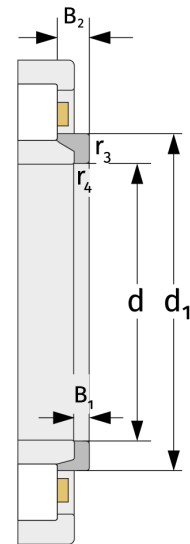

HJ238E

L-section Rings

Details:

Main dimensions

d [mm]	190	B ₁ [mm]	13
Weight [kg]	≈ 2.19	B ₂ [mm]	21.5
d ₁ [mm]	≈ 244.55	r _{3,4} [mm]	4

Mating dimensions

Calculation data