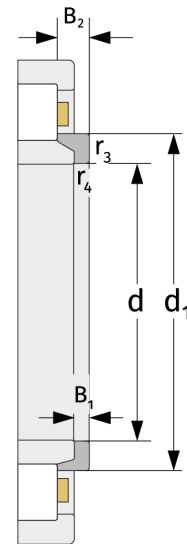

HJ240E

L-section Rings

Details:

Main dimensions

d [mm]	200	B ₁ [mm]	14
Weight [kg]	≈ 2.65	B ₂ [mm]	23
d ₁ [mm]	≈ 258.2	r _{3,4} [mm]	4

Mating dimensions

Calculation data