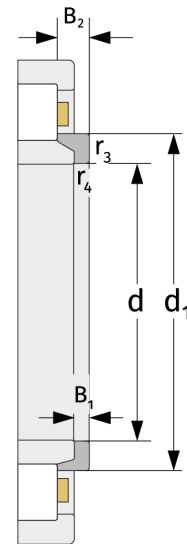

HJ421

L-section Rings

Details:

Main dimensions

d [mm]	105	B ₁ [mm]	16
Weight [kg]	≈ 1.65	B ₂ [mm]	27
d ₁ [mm]	≈ 159.5	r _{3,4} [mm]	4

Mating dimensions

Calculation data