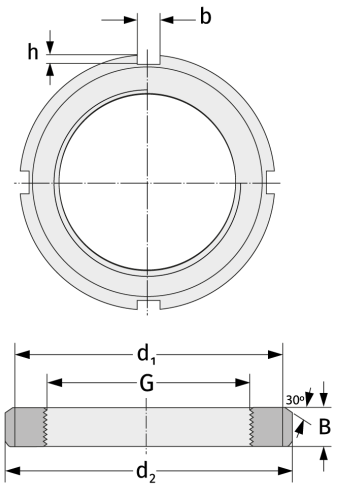

HM3184

Grooved Nuts

Details:

Main dimensions

| | | | |
|---------------------|---------|--------|----|
| Weight [kg] | ≈ 43.3 | B [mm] | 70 |
| G [mm] | Tr420x5 | b [mm] | 32 |
| | | h [mm] | 18 |
| d ₁ [mm] | 490 | | |
| d ₂ [mm] | 540 | | |

Mating dimensions

Containing components

Securing

MS3180