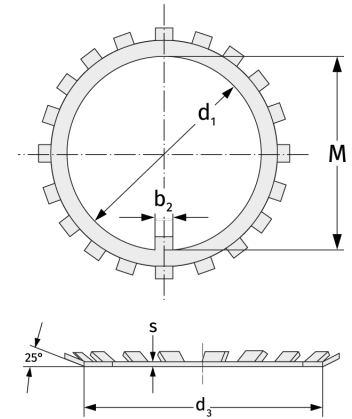

MB24

Safety Plates

Details:

Main dimensions

Weight [kg]	≈ 10.5	s [mm]	2
d_1 [mm]	120	b_1 [mm]	12
d_2 [mm]	164	b_2 [mm]	14
d_3 [mm]	138	M [mm]	115

Mating dimensions

Calculation data