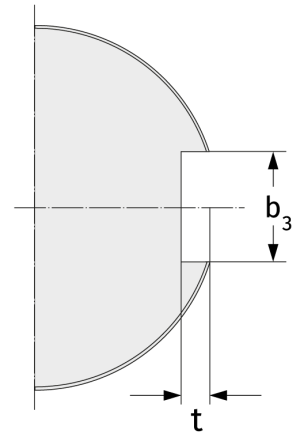

MS30/530

Lockclips

Details:

Main dimensions

Weight [kg]	≈ 0.223	e [mm]	34
b ₁ [mm]	40	d ₅ [mm]	18
h ₁ [mm]	21	b ₃ [mm]	42
s [mm]	7	t [mm]	14

Mating dimensions

Calculation data