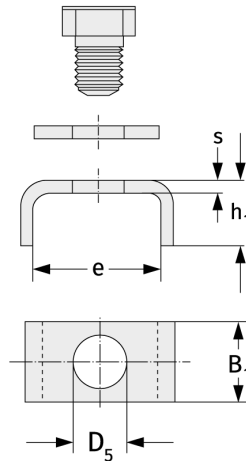

MS30/530

Lockclips

Details:

Main dimensions

Weight [kg]	≈ 0.223	e [mm]	34
b ₁ [mm]	40	d ₅ [mm]	18
h ₁ [mm]	21	b ₃ [mm]	42
s [mm]	7	t [mm]	14

Mating dimensions

Calculation data