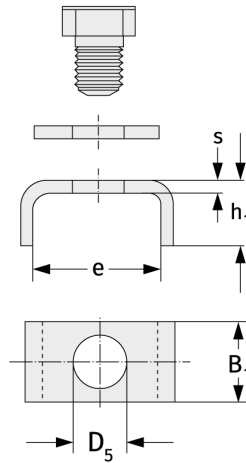

MS30/950

Lockclips

Details:

Main dimensions

Weight [kg]	≈ 0.433	e [mm]	46
b ₁ [mm]	60	d ₅ [mm]	22
h ₁ [mm]	21	b ₃ [mm]	62
s [mm]	7	t [mm]	16

Mating dimensions

Calculation data