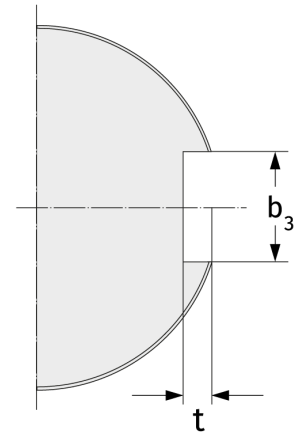

MS30/950

Lockclips

Details:

Main dimensions

Weight [kg]	≈ 0.433	e [mm]	46
b ₁ [mm]	60	d ₅ [mm]	22
h ₁ [mm]	21	b ₃ [mm]	62
s [mm]	7	t [mm]	16

Mating dimensions

Calculation data