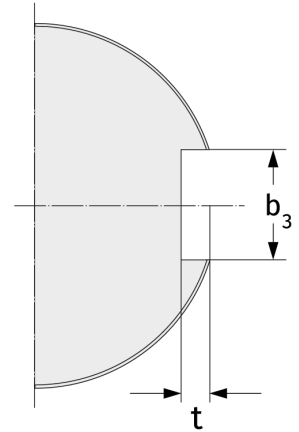

MS3048

Lockclips

Details:

Main dimensions

Weight [kg]	≈ 0.035	e [mm]	17.5
b ₁ [mm]	20	d ₅ [mm]	9
h ₁ [mm]	12	b ₃ [mm]	22
s [mm]	4	t [mm]	9

Mating dimensions

Calculation data