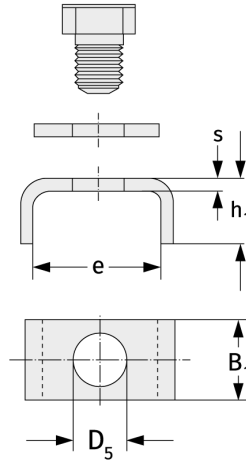

MS3048

Lockclips

Details:

Main dimensions

Weight [kg]	≈ 0.035	e [mm]	17.5
b ₁ [mm]	20	d ₅ [mm]	9
h ₁ [mm]	12	b ₃ [mm]	22
s [mm]	4	t [mm]	9

Mating dimensions

Calculation data