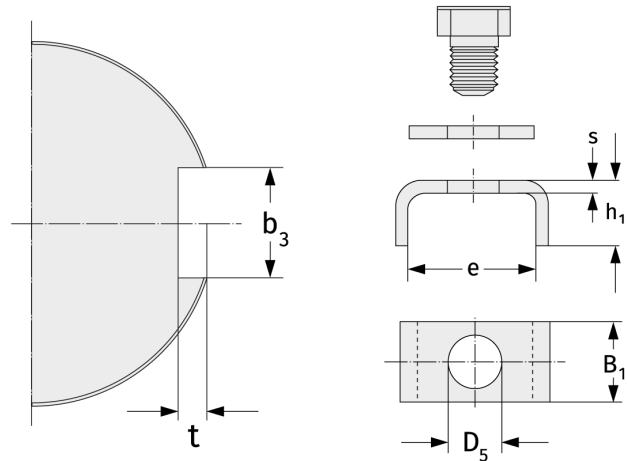

MS31/1000

Lockclips

Details:

Main dimensions

| | | | |
|-------------|---------|------------|----|
| Weight [kg] | ≈ 0.744 | e [mm] | 88 |
| b_1 [mm] | 70 | d_5 [mm] | 26 |
| h_1 [mm] | 21 | b_3 [mm] | 72 |
| s [mm] | 7 | t [mm] | 16 |

Mating dimensions

Calculation data