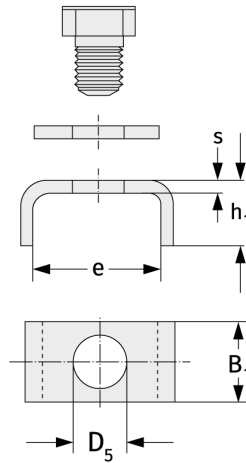

MS31/530

Lockclips

Details:

Main dimensions

Weight [kg]	≈ 0.347	e [mm]	51
b ₁ [mm]	40	d ₅ [mm]	22
h ₁ [mm]	21	b ₃ [mm]	42
s [mm]	7	t [mm]	14

Mating dimensions

Calculation data