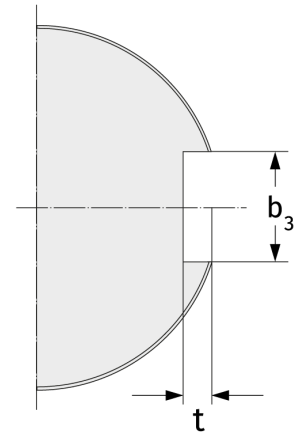

MS31/530

Lockclips

Details:

Main dimensions

Weight [kg]	≈ 0.347	e [mm]	51
b ₁ [mm]	40	d ₅ [mm]	22
h ₁ [mm]	21	b ₃ [mm]	42
s [mm]	7	t [mm]	14

Mating dimensions

Calculation data